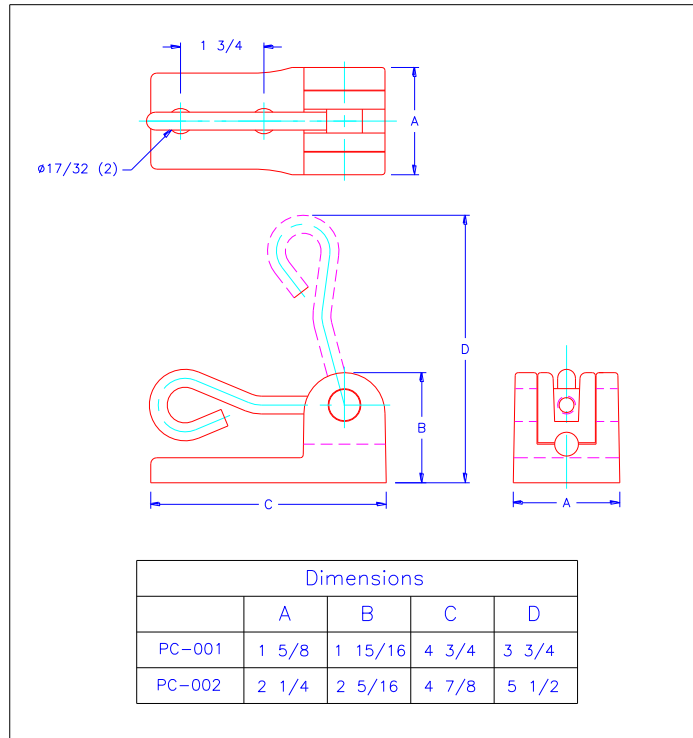

Cat No. PC1-XXX / Cat No. PC2-XXX

The BEST Connection for Mining and Industry!

Specifications

Posi-Clamp Model	Pin Diameter	Posi-Clamp Model	Pin Diameter
PC1-014	1/4"	PC2-058	5/8"
PC1-516	5/16"	PC2-034	3/4"
PC1-038	3/8"	PC2-078	7/8"
PC1-716	7/16"	PC2-100	1"
PC1-012	1/2"		

The simplicity and speed that an operator can make positive connections, reduces downtime normally involved with relocating. Portable power cables are plugged in and locked tight. The Posi-Clamp is drilled to NEMA standards. (Special drilling available on request)